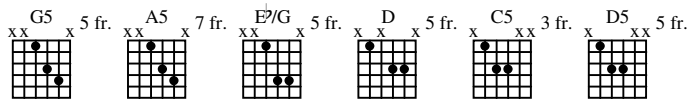

MONKEY ISLAND - LECHUCK'S THEME

As recorded by LucasArts

Transcribed by Fluxman

Music by Michael Land, Barney Jones, Andy Newell and Patrick Mundy

$\text{♩} = 100$
Gm

A

E⁷/G

D

Gtr I

Musical notation for Gtr I, including a treble clef staff with a key signature of one flat and a 4/4 time signature, and a guitar tablature staff with strings T, A, and B.

Gtr II

Musical notation for Gtr II, including a treble clef staff with a key signature of one flat and a 4/4 time signature, and a guitar tablature staff with strings T, A, and B.

Gm

A

E⁷/G

D

Musical notation for the first system of the second section, including a treble clef staff with a key signature of one flat and a 4/4 time signature, and a guitar tablature staff with strings T, A, and B.

Musical notation for the second system of the second section, including a treble clef staff with a key signature of one flat and a 4/4 time signature, and a guitar tablature staff with strings T, A, and B.